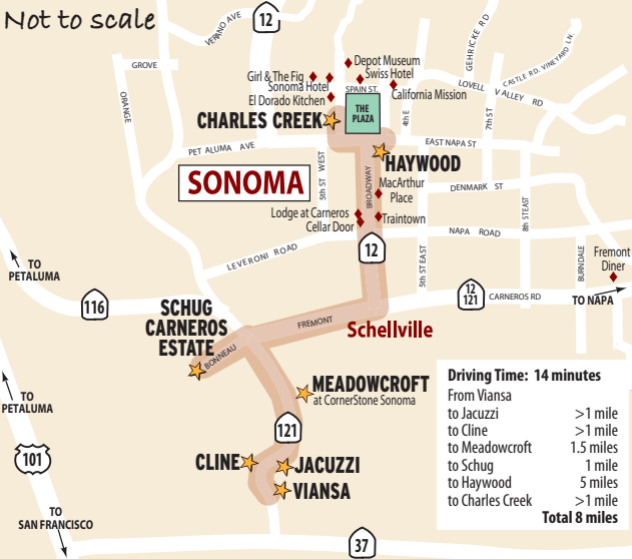

Not to scale

Driving Time: 14 minutes

From Viansa	
to Jacuzzi	> 1 mile
to Cline	> 1 mile
to Meadowcroft	1.5 miles
to Schug	1 mile
to Haywood	5 miles
to Charles Creek	> 1 mile
Total	8 miles