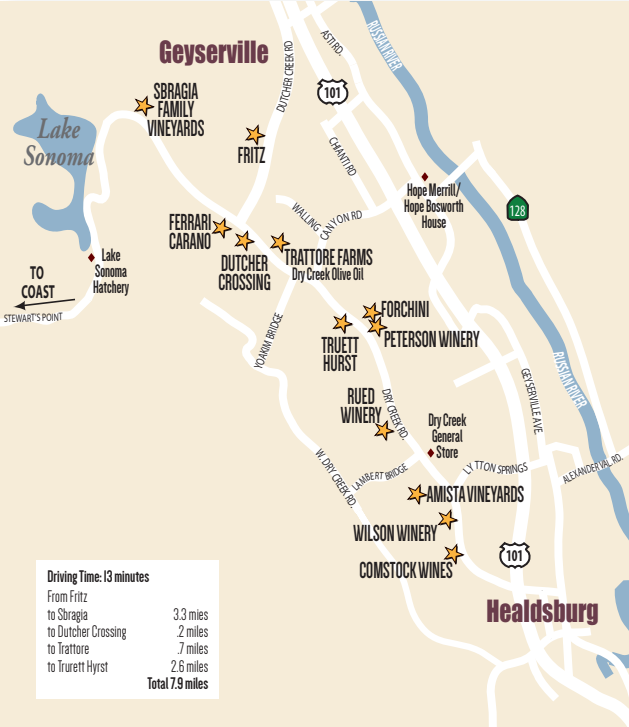

Geyserville

SBRAGIA
FAMILY
VINEYARDS

FRITZ

FERRARI
CARANO

DUTCHER
CROSSING

TRATTORE FARMS
Dry Creek Olive Oil

TRUETT
HURST

FORCHINI
PETERSON WINERY

RUED
WINERY

Dry Creek
General
Store

AMISTA VINEYARDS

WILSON WINERY

COMSTOCK WINES

Healdsburg

Driving Time: 13 minutes

From Fritz	
to Sbragia	3.3 miles
to Dutcher Crossing	2 miles
to Trattore	.7 miles
to Truett Hyrst	2.6 miles
Total	7.9 miles