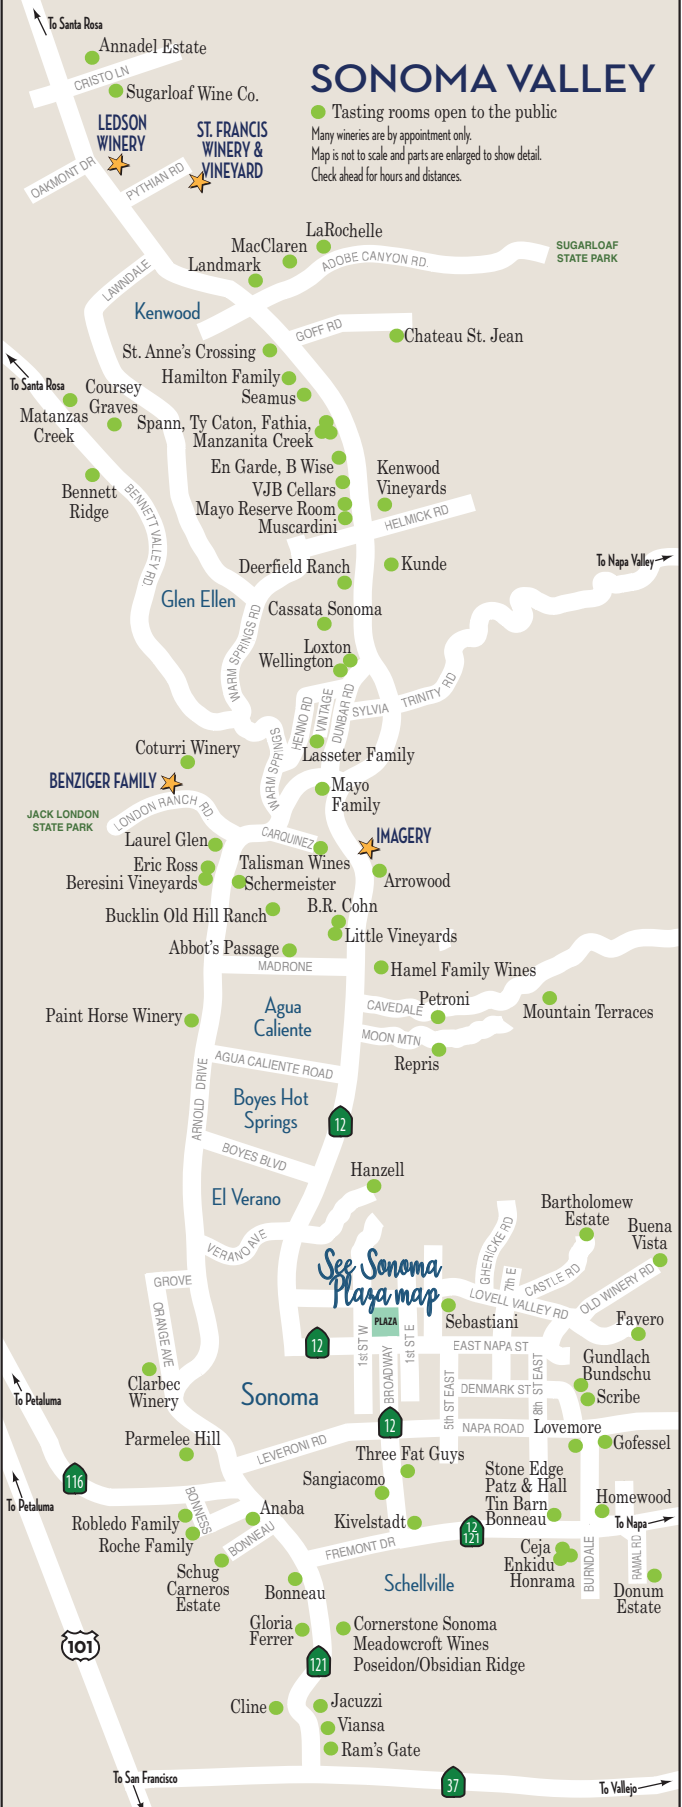

SONOMA VALLEY

● Tasting rooms open to the public
Many wineries are by appointment only.
Map is not to scale and parts are enlarged to show detail.
Check ahead for hours and distances.

To Santa Rosa

Annadel Estate

Sugarloaf Wine Co.

LEDSON WINERY

ST. FRANCIS WINERY & VINEYARD

CRISTO LN
DAKMONT DR
PYTHIAN RD

LAWDALE

MacClaren
Landmark

LaRochele

SUGARLOAF STATE PARK

Kenwood

ADOBE CANYON RD

GOFF RD

Chateau St. Jean

St. Anne's Crossing

Coursey Graves
Matanzas Creek

To Santa Rosa

Spann, Ty Caton, Fathia, Manzanita Creek

En Garde, B Wise

Kenwood Vineyards

Bennett Ridge

VJB Cellars
Mayo Reserve Room
Muscardini

HELMICK RD

Deerfield Ranch

Kunde

To Napa Valley

Glen Ellen

Cassata Sonoma

Loxton
Wellington

WARM SPRINGS RD

HEINNO RD
VINTAGE
DUNBAR RD

SYLVIA

TRINITY RD

Coturri Winery

Lasseter Family

BENZIGER FAMILY

JACK LONDON STATE PARK

LONDON RANCH RD

WARM SPRINGS

IMAGERY

Laurel Glen

Talisman Wines

Arrowood

Beresini Vineyards

Schermeister

B.R. Cohn

Bucklin Old Hill Ranch

Little Vineyards

Abbot's Passage

Hamel Family Wines

Paint Horse Winery

Agua Caliente

Petroni

Mountain Terraces

Boyes Hot Springs

CAVEDALE

MOON MTN

ARNOLD DRIVE

El Verano

Hanzell

Bartholomew Estate

Buena Vista

See Sonoma Plaza map

GHERICKE RD

7th E

CASTLE RD

OLD WINERY RD

GROVE

ORANGE AVE

LOVELL VALLEY RD

Favero

Clarbec Winery

Sonoma

SEBASTIANI

Gundlach Bundschu

Scribe

PARMELEE HILL

LEVERONI RD

Three Fat Guys

Stone Edge Patz & Hall

Tin Barn

Bonneau

LOVEMORE

Gofessel

ROBLEDO FAMILY

ROCHE FAMILY

BONNESS

BONNEAU

Anaba

Kivelstadt

CEJA ENKIDU

HONRAMA

HOMWOOD

DONUM ESTATE

SCHUG CARNEROS ESTATE

Bonneau

Gloria Ferrer

Cornerstone Sonoma

Meadowcroft Wines

Poseidon/Obsidian Ridge

Cline

Jacuzzi

Viansa

Ram's Gate

101

To San Francisco

37

To Vallejo