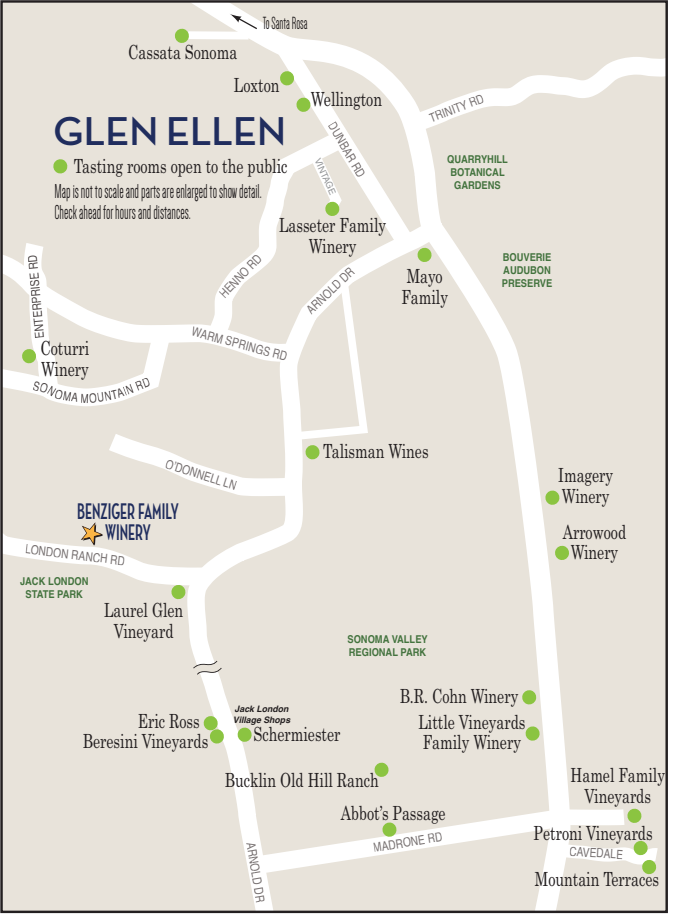

To Santa Rosa
Cassata Sonoma

GLEN ELLEN

● Tasting rooms open to the public
Map is not to scale and parts are enlarged to show detail.
Check ahead for hours and distances.

QUARRYHILL BOTANICAL GARDENS

BOUVERIE AUDUBON PRESERVE

BENZIGER FAMILY WINERY

JACK LONDON STATE PARK

SONOMA VALLEY REGIONAL PARK

Jack London Village Shops

CAVEDALE