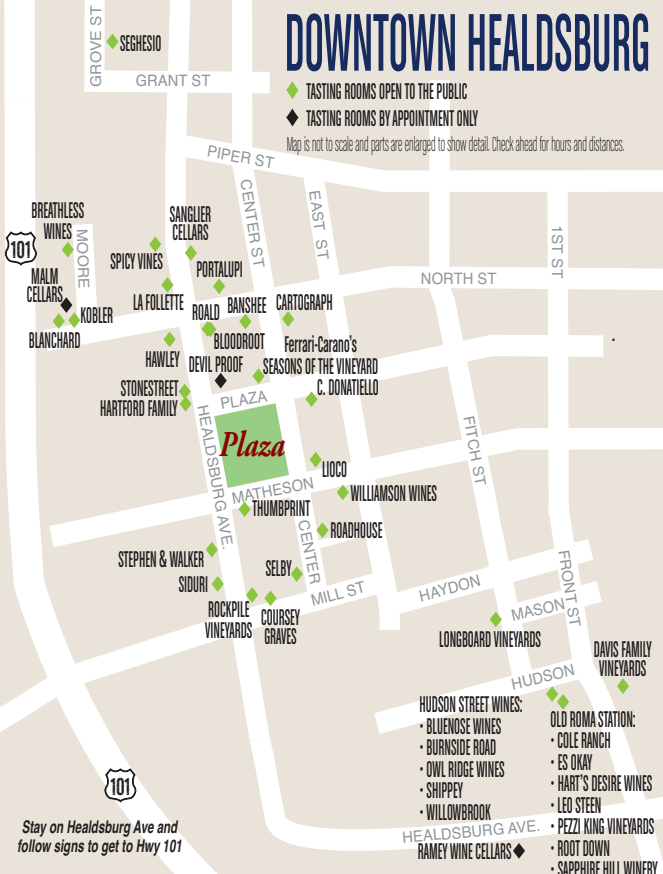

DOWNTOWN HEALDSBURG

- ◆ TASTING ROOMS OPEN TO THE PUBLIC
- ◆ TASTING ROOMS BY APPOINTMENT ONLY

Map is not to scale and parts are enlarged to show detail. Check ahead for hours and distances.

Plaza

HUDSON STREET WINES:

- BLUENOSE WINES
- BURNSIDE ROAD
- OWL RIDGE WINES
- SHIPPEY
- WILLOWBROOK

OLD ROMA STATION:

- COLE RANCH
- ES OKAY
- HART'S DESIRE WINES
- LEO STEEN
- PEZZI KING VINEYARDS
- ROOT DOWN
- SAPPHIRE HILL WINERY

Stay on Healdsburg Ave and follow signs to get to Hwy 101

HEALDSBURG AVE.
RAMEY WINE CELLARS ◆