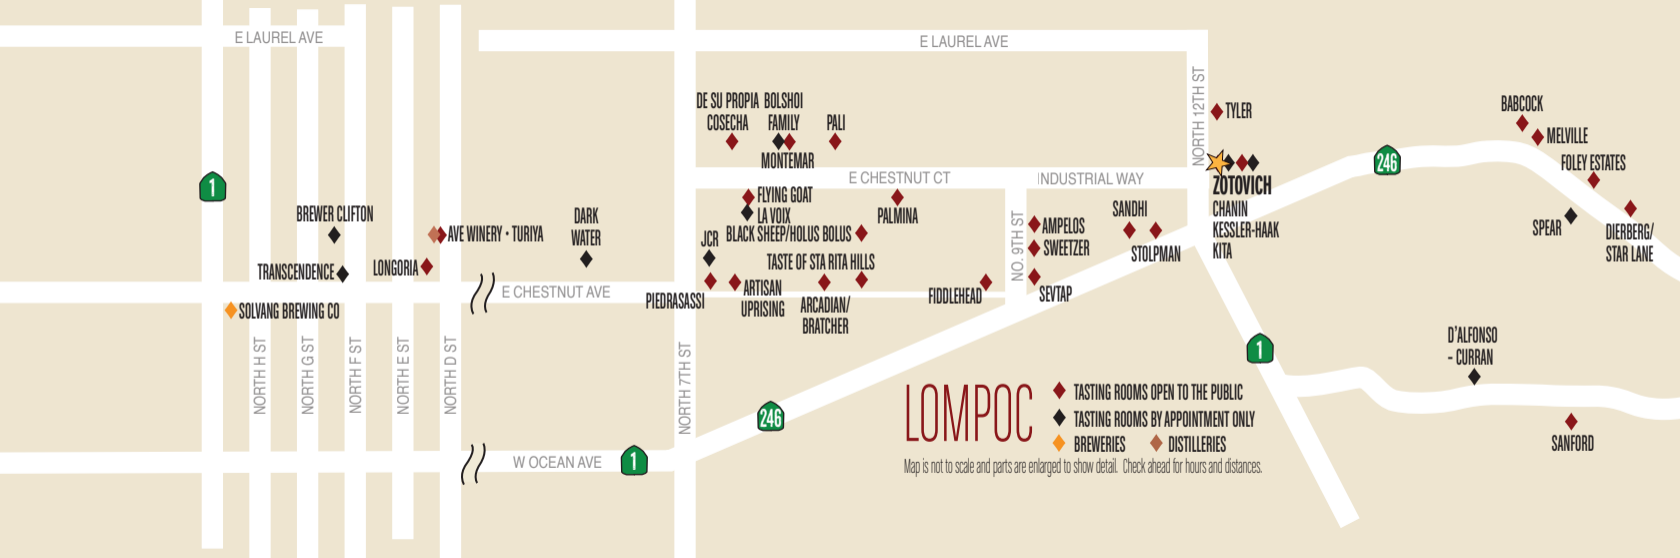

SOLVANG BREWING CO

NORTH H ST

NORTH G ST

NORTH F ST

NORTH E ST

NORTH D ST

NORTH 7TH ST

246

W OCEAN AVE

1

LOMPOC

- ◆ TASTING ROOMS OPEN TO THE PUBLIC
- ◆ TASTING ROOMS BY APPOINTMENT ONLY
- ◆ BREWERIES
- ◆ DISTILLERIES

Map is not to scale and parts are enlarged to show detail. Check ahead for hours and distances.

E LAUREL AVE

E LAUREL AVE

E LAUREL AVE

E LAUREL AVE

SOLVANG BREWING CO

NORTH H ST

NORTH G ST

NORTH F ST

Map is not to scale and parts are enlarged to show detail. Check ahead for hours and distances.