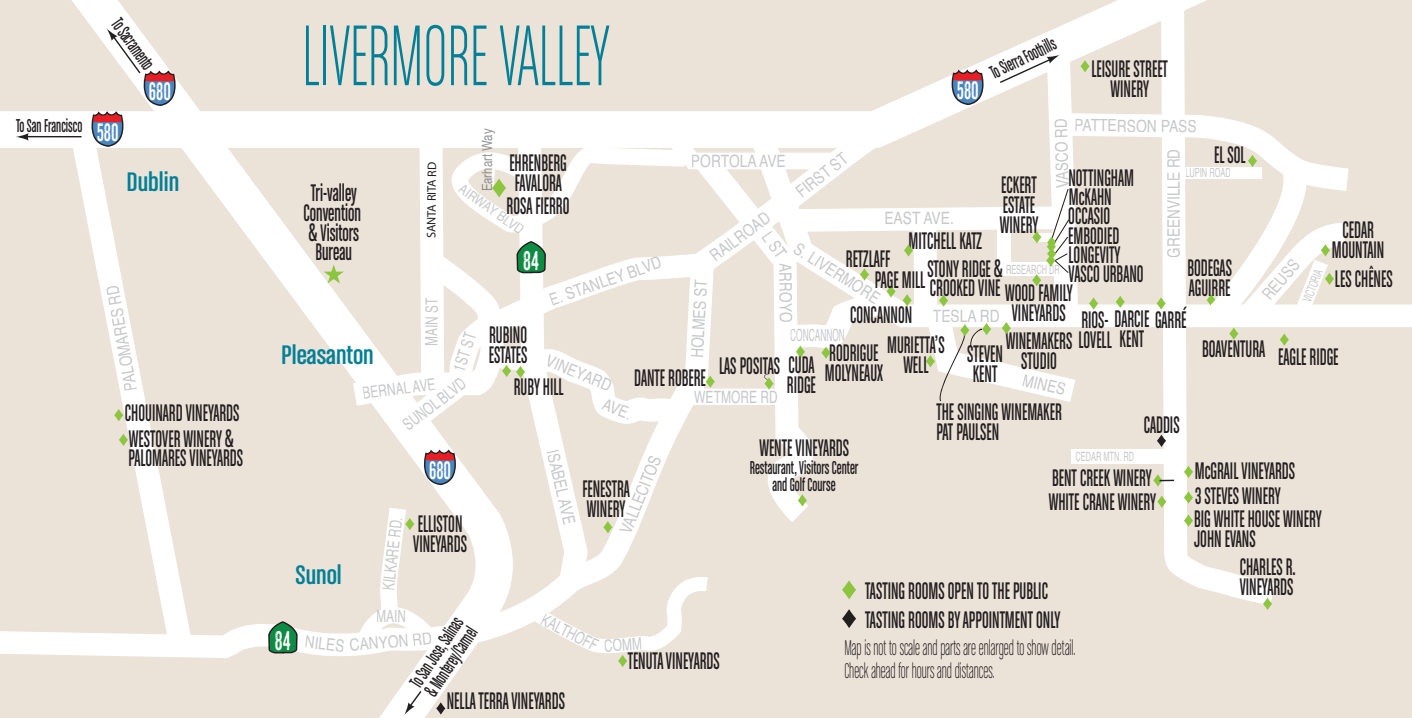

LIVERMORE VALLEY

Map is not to scale and parts are enlarged to show detail.
Check ahead for hours and distances.