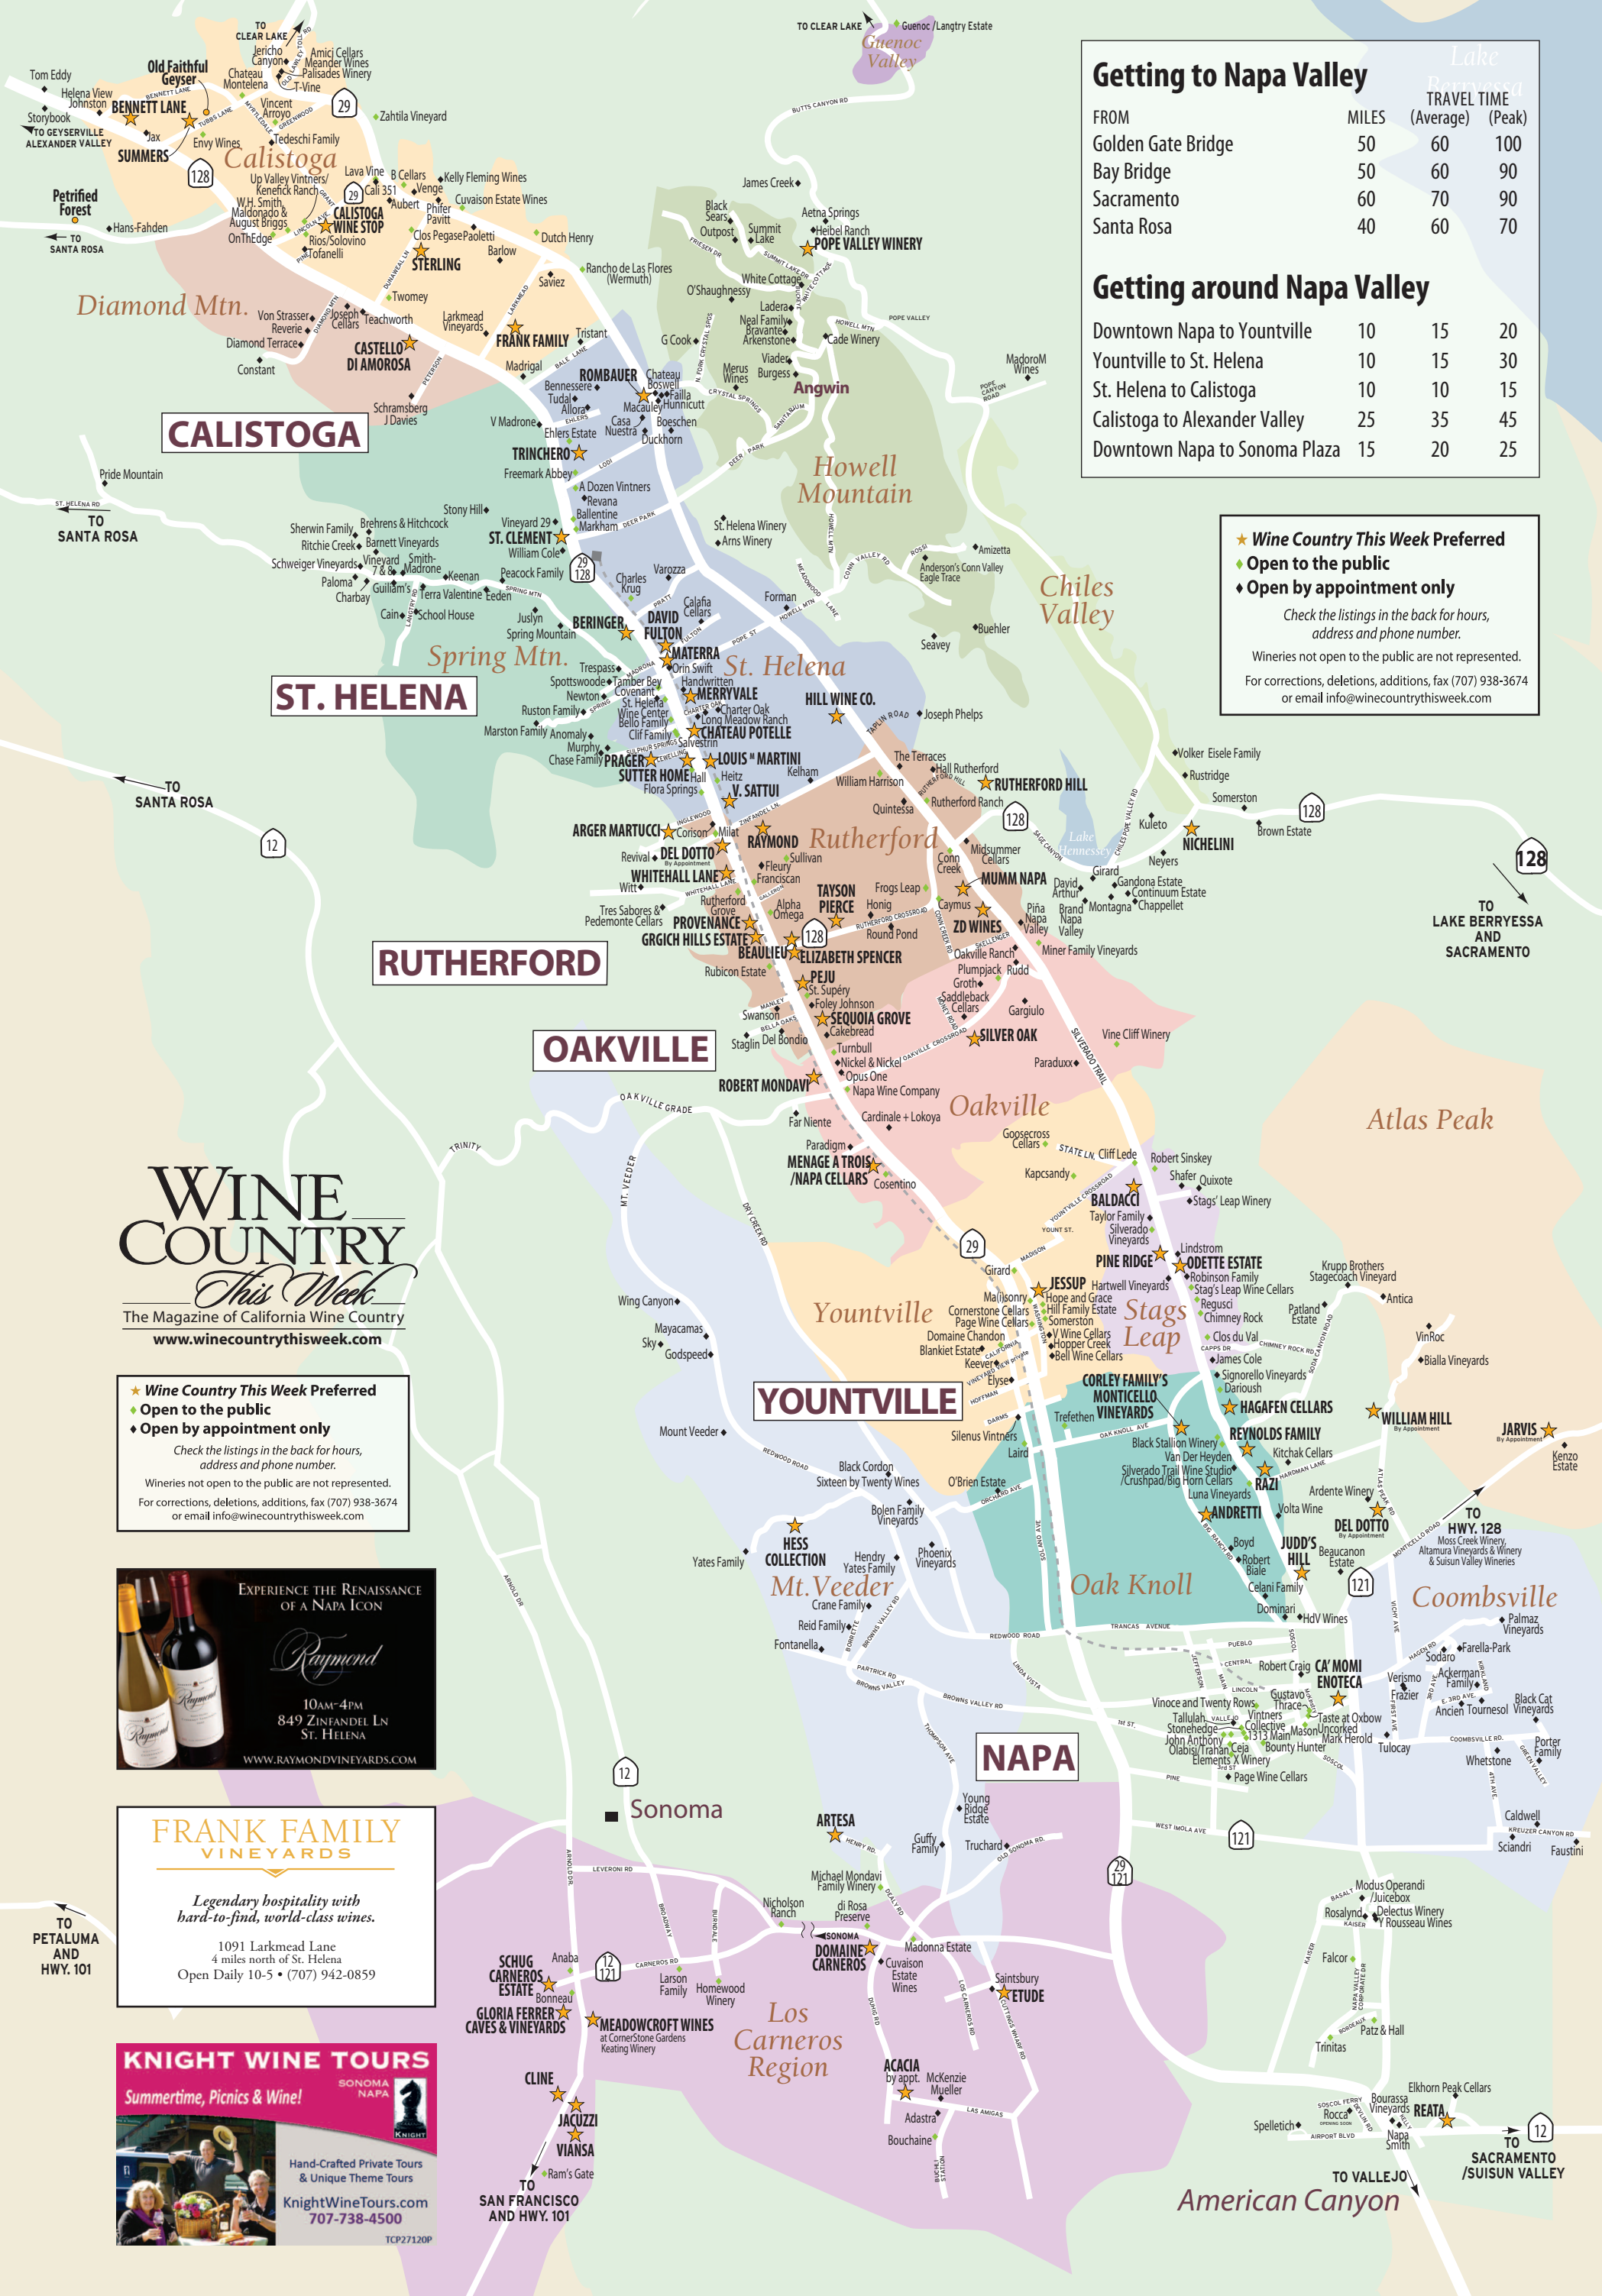

### Getting to Napa Valley

FROM	MILES	TRAVEL TIME (Average) (Peak)	
Golden Gate Bridge	50	60	100
Bay Bridge	50	60	90
Sacramento	60	70	90
Santa Rosa	40	60	70

### Getting around Napa Valley

Downtown Napa to Yountville	10	15	20
Yountville to St. Helena	10	15	30
St. Helena to Calistoga	10	10	15
Calistoga to Alexander Valley	25	35	45
Downtown Napa to Sonoma Plaza	15	20	25

### Los Carneros Region

SCHUG CARNEROS ESTATE  
 GLORIA FERRER CAVES & VINEYARDS  
 MEADOWCROFT WINES  
 CLINE  
 JACUZZI  
 VIANSIA

### American Canyon

REATA  
 Elkhorn Peak Cellars  
 Bourassa Vineyards  
 Spelletich  
 Roccia  
 Delectus Winery  
 Rousseau Wines  
 Falcor  
 Modus Operandi  
 Juiicebox  
 Napa Smith