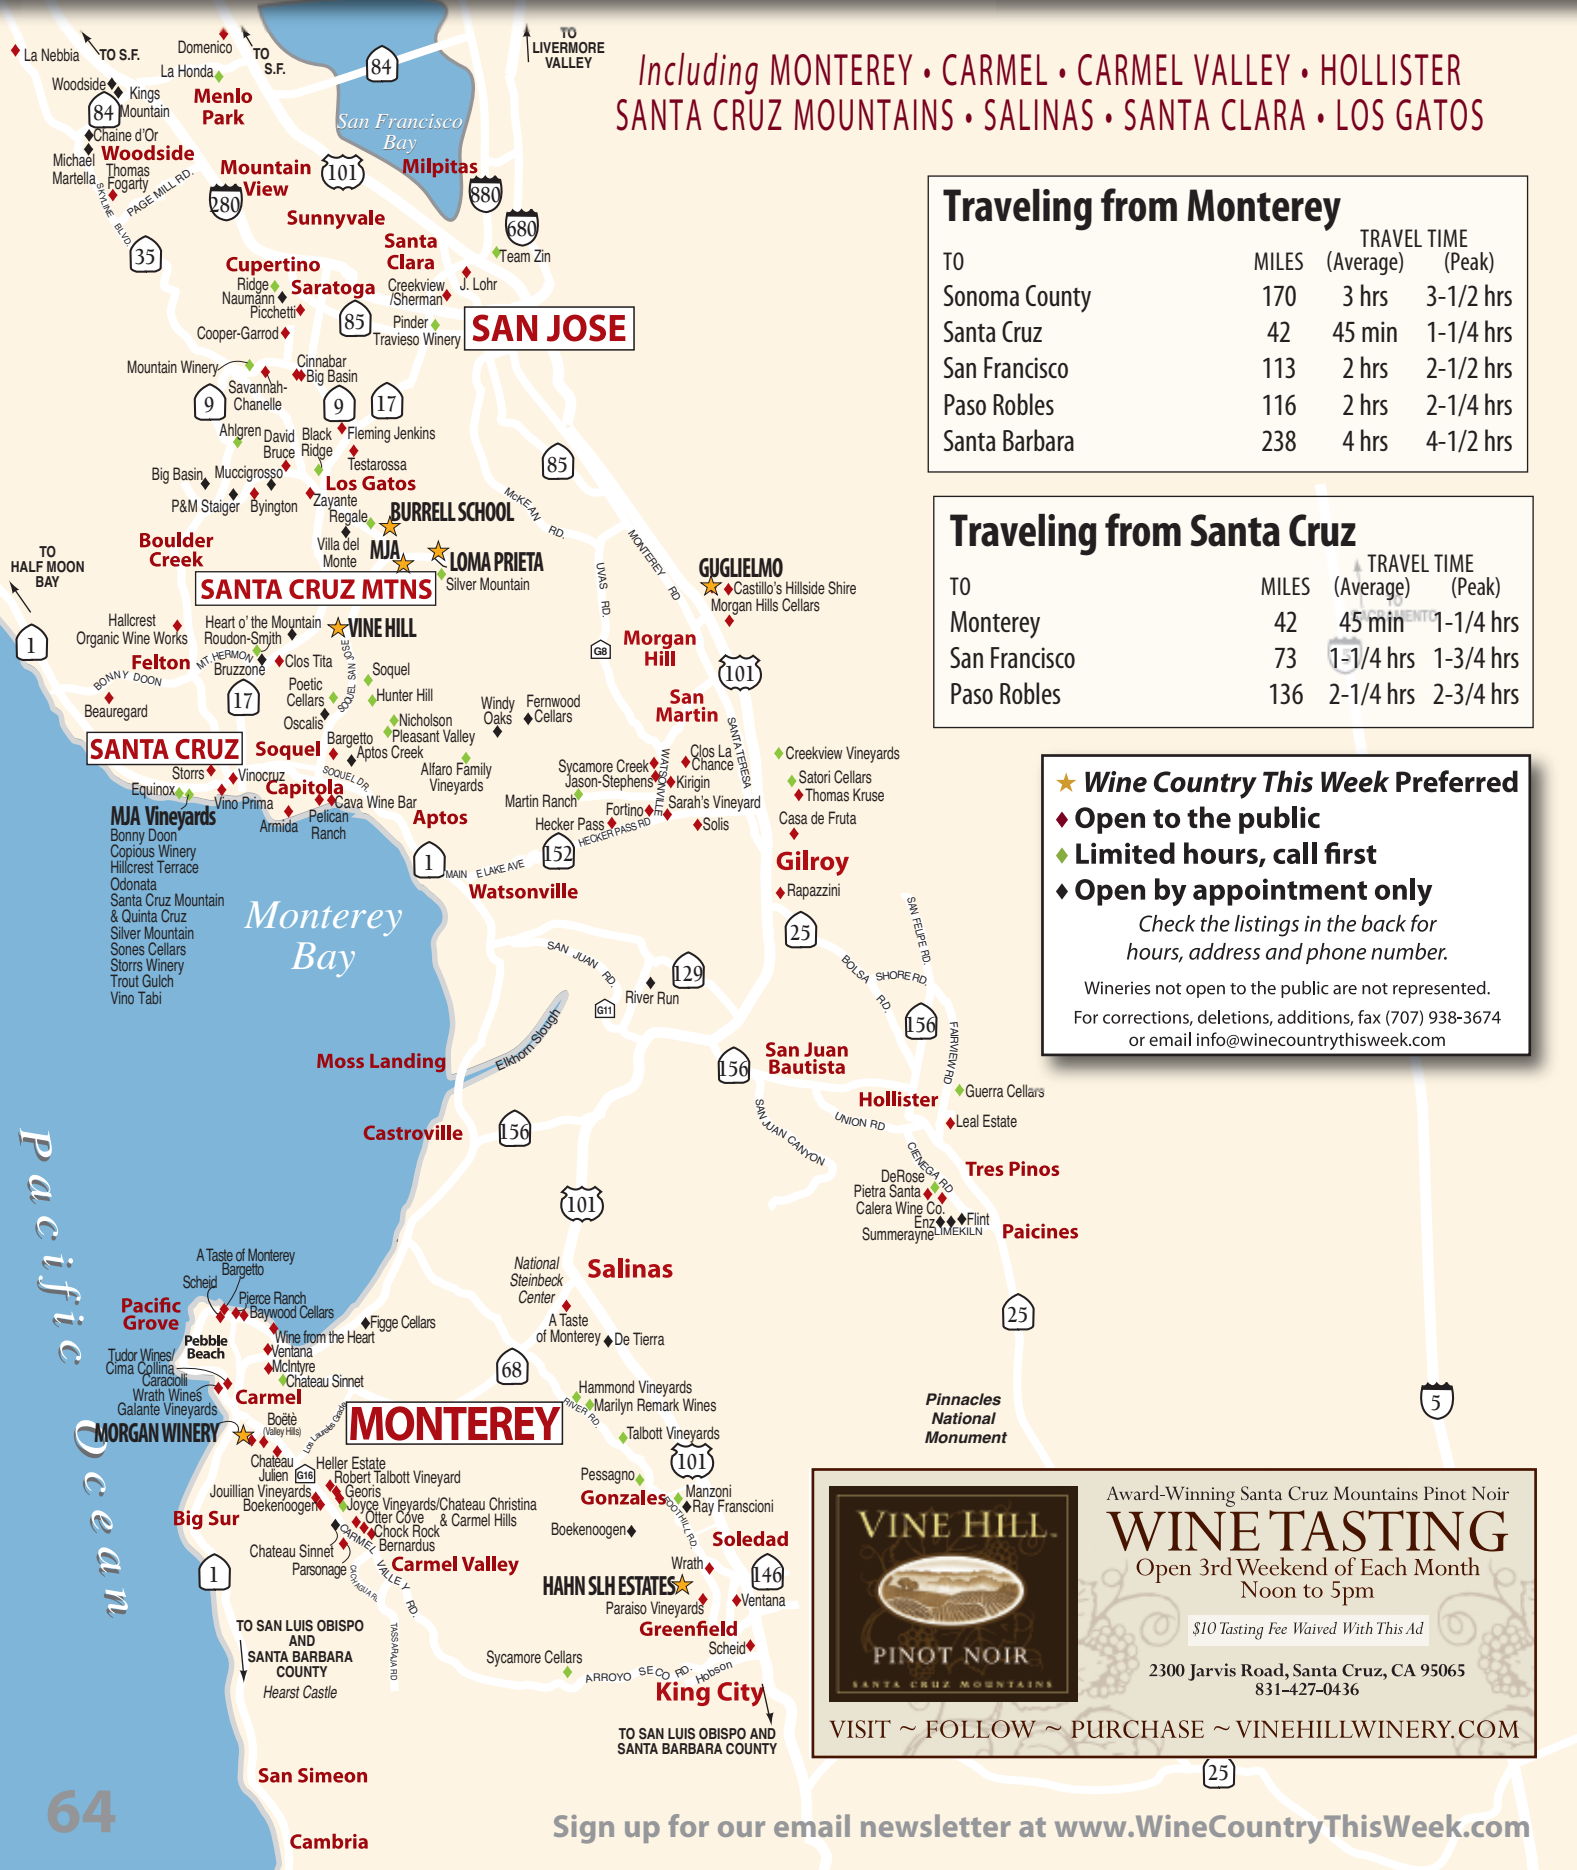

Welcome to MONTEREY BAY AREA

Including MONTEREY • CARMEL • CARMEL VALLEY • HOLLISTER
SANTA CRUZ MOUNTAINS • SALINAS • SANTA CLARA • LOS GATOS

Traveling from Monterey

TO	MILES	TRAVEL TIME	
		(Average)	(Peak)
Sonoma County	170	3 hrs	3-1/2 hrs
Santa Cruz	42	45 min	1-1/4 hrs
San Francisco	113	2 hrs	2-1/2 hrs
Paso Robles	116	2 hrs	2-1/4 hrs
Santa Barbara	238	4 hrs	4-1/2 hrs

Traveling from Santa Cruz

TO	MILES	TRAVEL TIME	
		(Average)	(Peak)
Monterey	42	45 min	1-1/4 hrs
San Francisco	73	1-1/4 hrs	1-3/4 hrs
Paso Robles	136	2-1/4 hrs	2-3/4 hrs

★ Wine Country This Week Preferred

- Open to the public
- Limited hours, call first
- Open by appointment only

Check the listings in the back for hours, address and phone number.

Wineries not open to the public are not represented.

For corrections, deletions, additions, fax (707) 938-3674 or email info@winecountrythisweek.com

Award-Winning Santa Cruz Mountains Pinot Noir

WINE TASTING

Open 3rd Weekend of Each Month
Noon to 5pm

$10 Tasting Fee Waived With This Ad

2300 Jarvis Road, Santa Cruz, CA 95065
831-427-0436

VISIT ~ FOLLOW ~ PURCHASE ~ VINEHILLWINERY.COM

Sign up for our email newsletter at www.WineCountryThisWeek.com