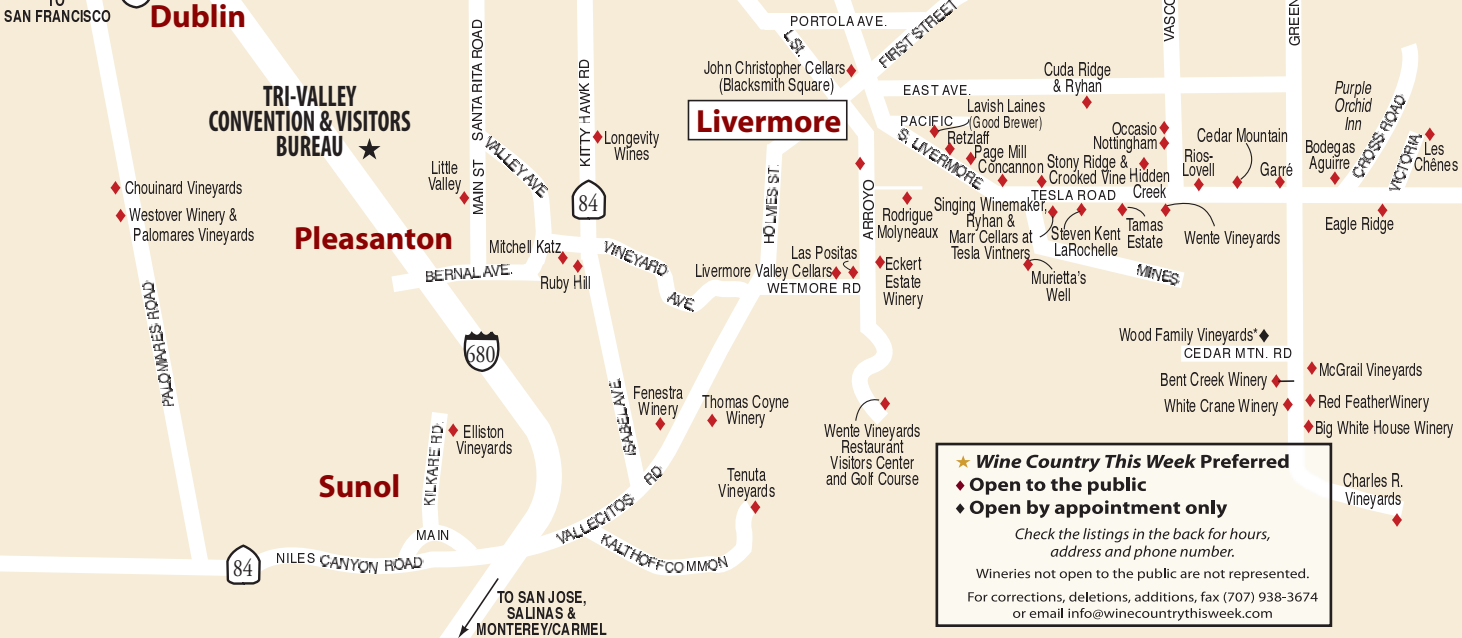

LIVERMORE VALLEY WINERIES

TO SACRAMENTO
TO SAN FRANCISCO

TO SIERRA FOOTHILLS

Dublin

TRI-VALLEY
CONVENTION & VISITORS
BUREAU ★

Livermore

Pleasanton

Sunol

★ **Wine Country This Week Preferred**
 ◆ **Open to the public**
 ◆ **Open by appointment only**

Check the listings in the back for hours, address and phone number.

Wineries not open to the public are not represented.

Charles R. Vineyards

Cuda Ridge & Ryhan
Lavish Laines (Good Brewer)
Retzlaff
Page Mill
Concannon
Stony Ridge & Crooked Vine
Hidden Creek
Occasio
Nottingham
Cedar Mountain
Rios-Lovell
Garré
Wente Vineyards
Tamas Estate
Steven Kent LaRochele
Murietta's Well